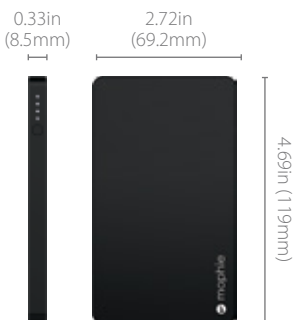

- **Black:** 3556_PWRSTION-MINI-3K-BLK
- **Blue:** 3558_PWRSTION-MINI-3K-BLU
- **Pink:** 3646_PWRSTION-MINI-3K-PNK
- **Purple:** 3647_PWRSTION-MINI-3K-PRP
- **White:** 3557_PWRSTION-MINI-3K-WHT