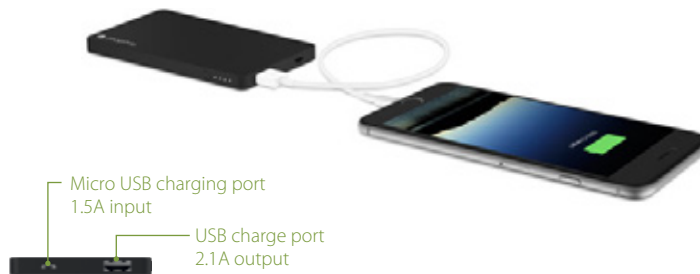

mophie powerstation mini

3,000mAh, compact, quick-charge external battery with universal compatibility

USB CHARGE PORT

Recharge using the included micro USB cable.

PRIORITY+ CHARGING

Provides power to your device first before the powerstation starts to recharge.

2.1
Amp

HIGH-OUTPUT CHARGING

Quickly charge your device with an output of up to 2.1A.

Al

ALUMINUM FINISH

First-class aluminum finish provides a clean, premium feel.

+12HRS*

EXTRA BATTERY

Large Tablet	+3 Hours*	Large Smartphone	+11 Hours*
Small Tablet	+5 Hours*	Smartphone	+12 Hours*

COMPATIBLE WITH:

mophie cases
iPad, iPhone, & iPod
Smartphones, tablets, & other USB devices

Weight:

powerstation mini 3.18oz (90g)