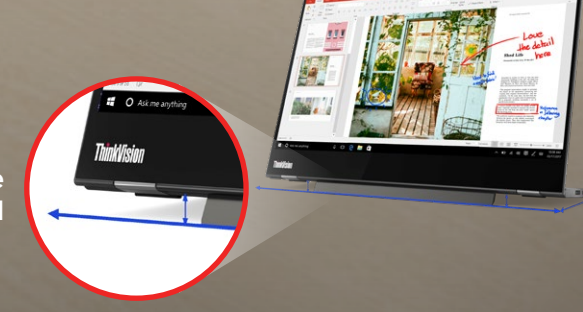

Height-adjustable Kickstand