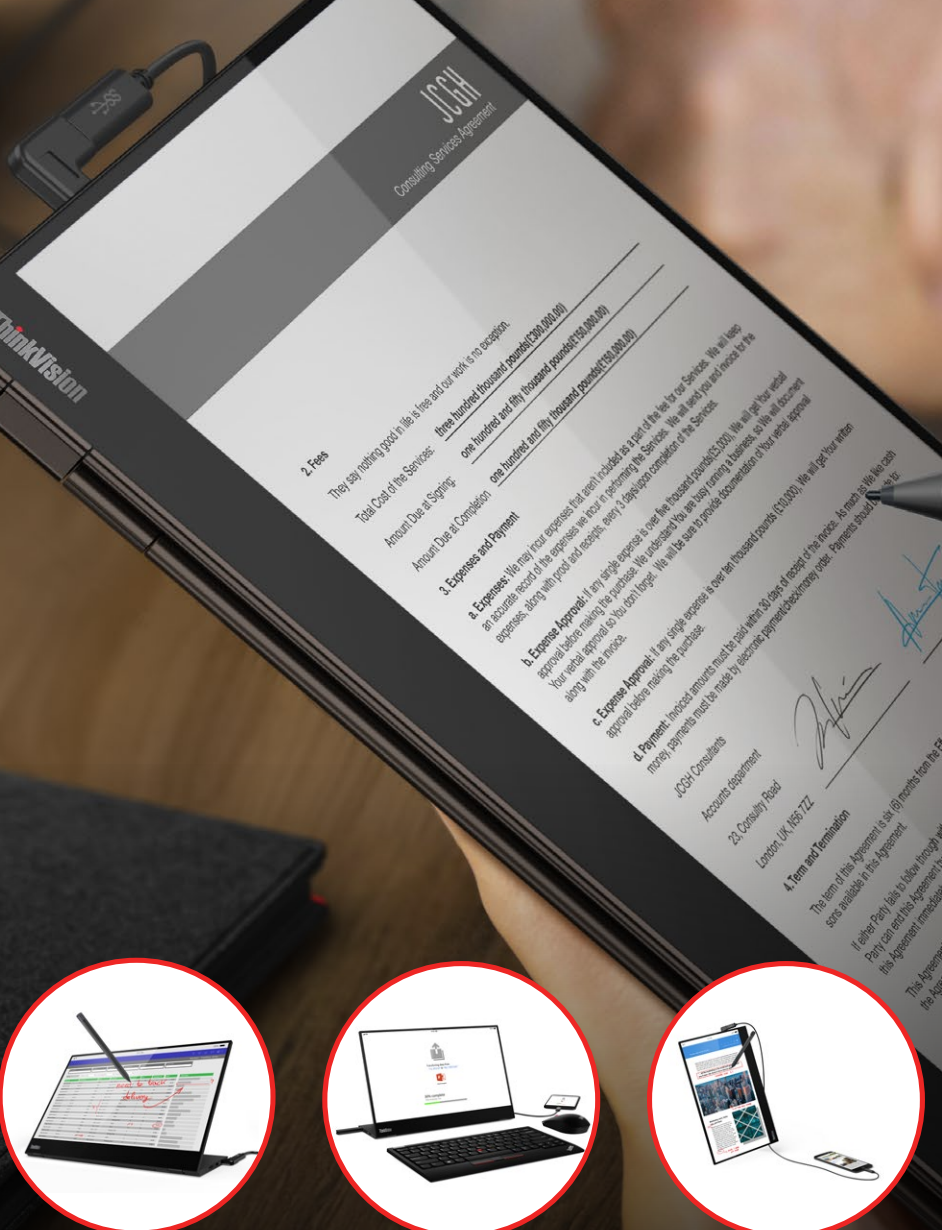

DELIVER AS ONLY YOU CAN

Drag, draw, annotate, and collaborate, no matter where you are. The ThinkVision M14t is 10-point touch-enabled for an intuitive interactive experience even on the go, allowing you to create with a personal touch. It comes along with an active digital pen that supports 4096 levels of pressure, so you can draw and sketch with unmatched precision. Switch your view in no time with auto-rotation sensors that don't require software or driver installation. Additionally, an intuitive on-screen-display (OSD) menu enables easy access to brightness, contrast, and rotation settings.

Touch-enabled
Yes, 10-point

Active Pen
Lenovo Digital Pen
with 4096 levels
of pressure

On-screen-display (OSD) Menu
Yes, for improved
customization

Auto-rotation
Yes, with
gravity sensors

CONNECT BETTER, WORK EASIER

Built with an innovative dual USB-C design, the M14t can duplicate or extend your screen—be it your smartphone or laptop²—so you're always productive. With data, power, and media capabilities of USB-C, you can create a presentation, transfer data to a hard drive, and enjoy the unique power pass-through function. With dual USB-C port, the power pass-through function supplies power to the M14t and the compatible USB-C device connected to the monitor simultaneously via one AC/DC adapter.³ Enjoy the option of a vertical display setup and better cable management for a clean, easy desktop setup with the L-shaped dongle.

Ports
2 x USB-C (power, data, and video signal transfer)

Power Pass-through
Yes, USB-C to USB-C

Clutter-free Desktop Setup
L-shaped dongle

²Extending screen can only work when the M14t connects with a compatible USB-C laptop or when the smartphone's OS supports.

Power Pass-through via USB-C

ThinkVision M14t Specifications