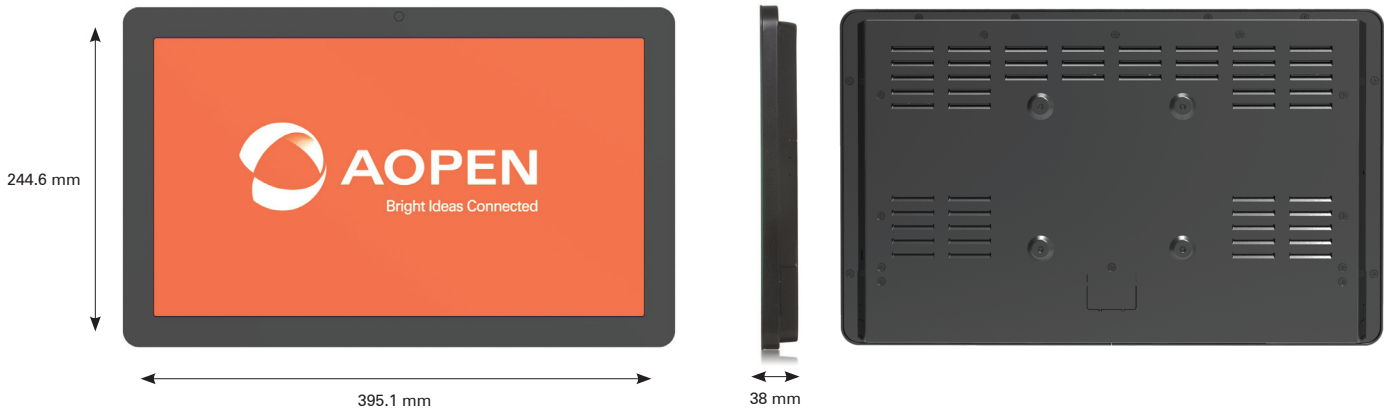

AOPEN

Bright Ideas Connected

C-Tile

C-Tile 15

Powered by the Chromebox Mini

A 15" 2-in-1 solution, based on the Chromebox Mini, which functions as an all-in-one touch solution. The Chromebox Mini is integrated inside the device. This solution easily runs Full HD content and is capable of running different applications based on Chrome OS. The 15 inch touch screen ensures an interactive experience that works within different environments.

C-Tile 15 features:

- Rockchip RK3288C Quad Core Cortex-A17 1.8GHz
- 15,6", 1920 x 1080 px, 250 nits, VA panel
- Fanless and solid-state
- Two-in-one solution

C-Tile 15

Model name		C-Tile 15
Feature		15" 2-in-1 solution, powered by the Chromebox Mini
Housing Material		Metal
Dimension	W x H x D (mm)	395.1 x 244.6 x 38 mm
	W x H x D (inch)	15.56 x 9.63 x 1.50 inch
Weight		3.3kg / 7.28 lbs
CPU		Rockchip RK3288C Quad Core Cortex-A17 1.8 GHz
Memory		Dual Channel, LPDDR3 1066,MHz, 4GB (on board)
Graphics	Chip	ARM Mali-T764
Panel	Resolution	15,6", 1920 x 1080
	Maximum Brightness	250 nits
	Panel Type	VA
	Viewing angle	160/160
	Response time	25ms
	Touch	Multi Touch PCT
Expansion slot		-
Audio	Type	Maxim MX98090
	Channel	Stereo
LAN		Gigabit 10/100/1000
Storage		EMMC 16G SSD (on board)
Security		Kensington Lock Hole x1

System I/O	DC Jack	x 1	
	HDMI Port	-	
	USB 2.0 Port	x 4	
	RJ45 LAN Jack	x 1	
	COM PORT	x 2 RJ50	
	Audio Set	Line-Out	-
		Mic-in	-
	WiFi Antenna port	Embedded + Punch out for external antenna	
Watchdog Timer		-	
IP Grade		IP65	
Adapter		40W/19V	
Input Voltage		AC 100 ~ 240V	
Environment			
MTBF		50.000 hrs	
Operating Temperature		0 ~ 40°C	
Storage Temperature		-10 ~ 60°C	
Relative Humidity		90% RH (40°C non-condensing)	