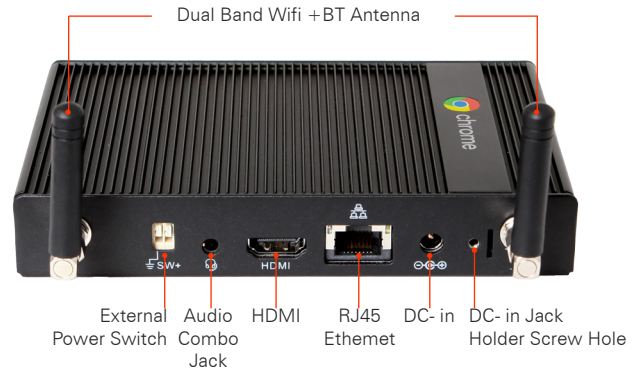

# Chromebox Mini

*An Enterprise Ready Solution  
Running on Chrome.*

Small, but powerful: the smallest enterprise-ready Chromebox today, designed for the signage, POS, corporate, and kiosk markets. Empowering customers with ease of experience and greater control of in-store engagement.

The AOPEN Chromebox Mini is a highly reliable and powerful enterprise grade solution that operates 24/7 under tough conditions (up to 40°C). It sets itself apart from any Chromebox, being the most flexible of its kind. The small size combined with strong computing power creates the perfect solution for any commercial or corporate environment. The Chromebox Mini ensures a speedy, simple, secure and scalable solution.

## *The advantages of the Chromebox Mini:*

- Tough and tamperproof design for 24/7 operability in commercial and public environments (<40°C/104°F).
- Smallest chrome form factor available in the market today, for easy integrations (mount and stand included).
- A cost-effective solution for lower TCO.
- The solid-state and fanless design ensure a first-rate performance in rugged environment.
- AC Power Auto Recovery (APAR).
- Included dual band antenna offers a wide reach.
- Kiosk and POS device extensions via commercial ports.
- Optional Chrome Device Management on request to save valuable time, costs on installation, programming and maintenance.