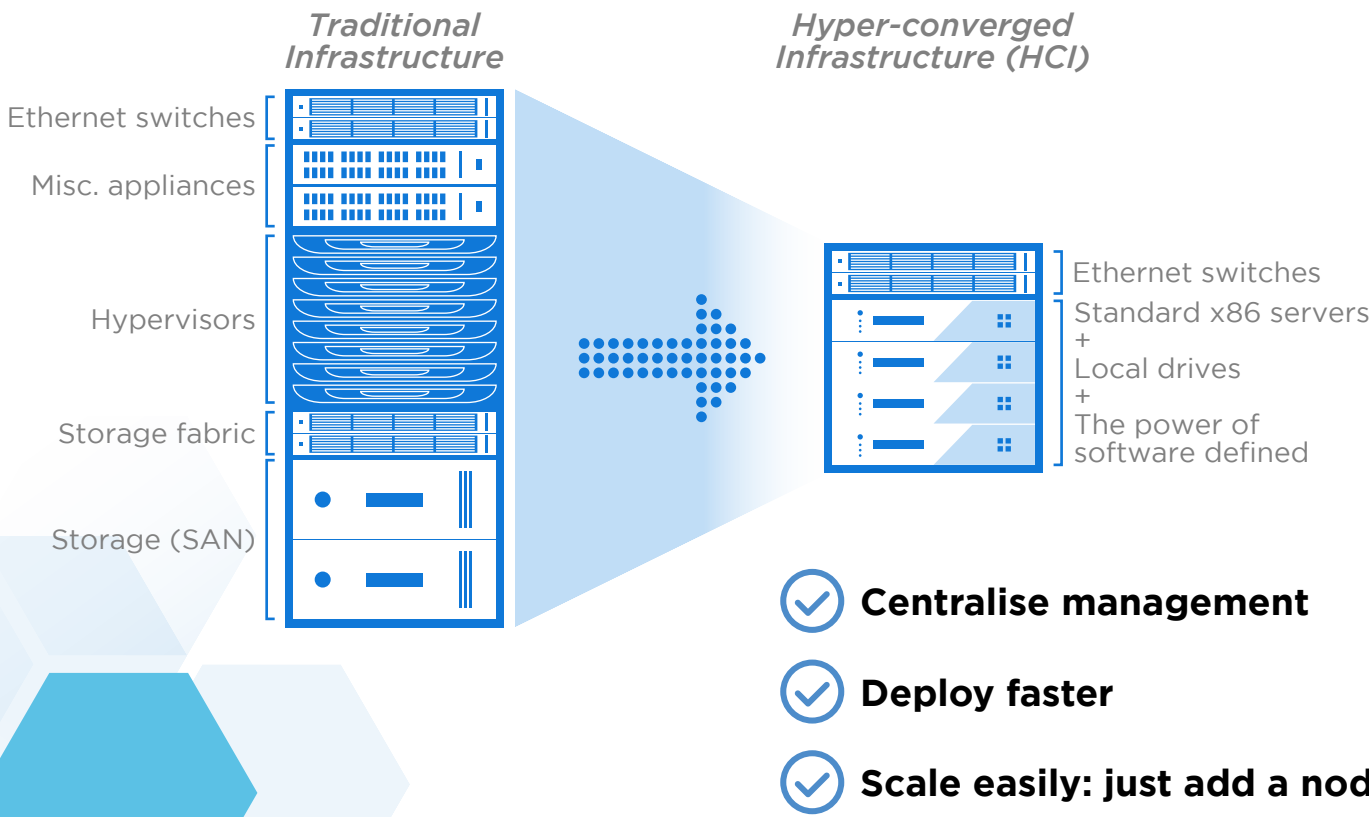

ThinkAgile MX vs Your IT Problems

Is turnkey hyperconverged infrastructure the answer?

Meet Lenovo ThinkAgile MX Certified Nodes. They combine reliable ThinkSystem servers, Microsoft Azure Stack HCI software and powerful Intel® Xeon® processors. All in a validated, single-license solution for today's IT challenges.

I wish IT was simpler

Hyperconverged means simpler hardware. ThinkAgile MX means simpler support and management.

Converge servers, storage and networking in one system

- ✓ Centralise management
- ✓ Deploy faster
- ✓ Scale easily: just add a node